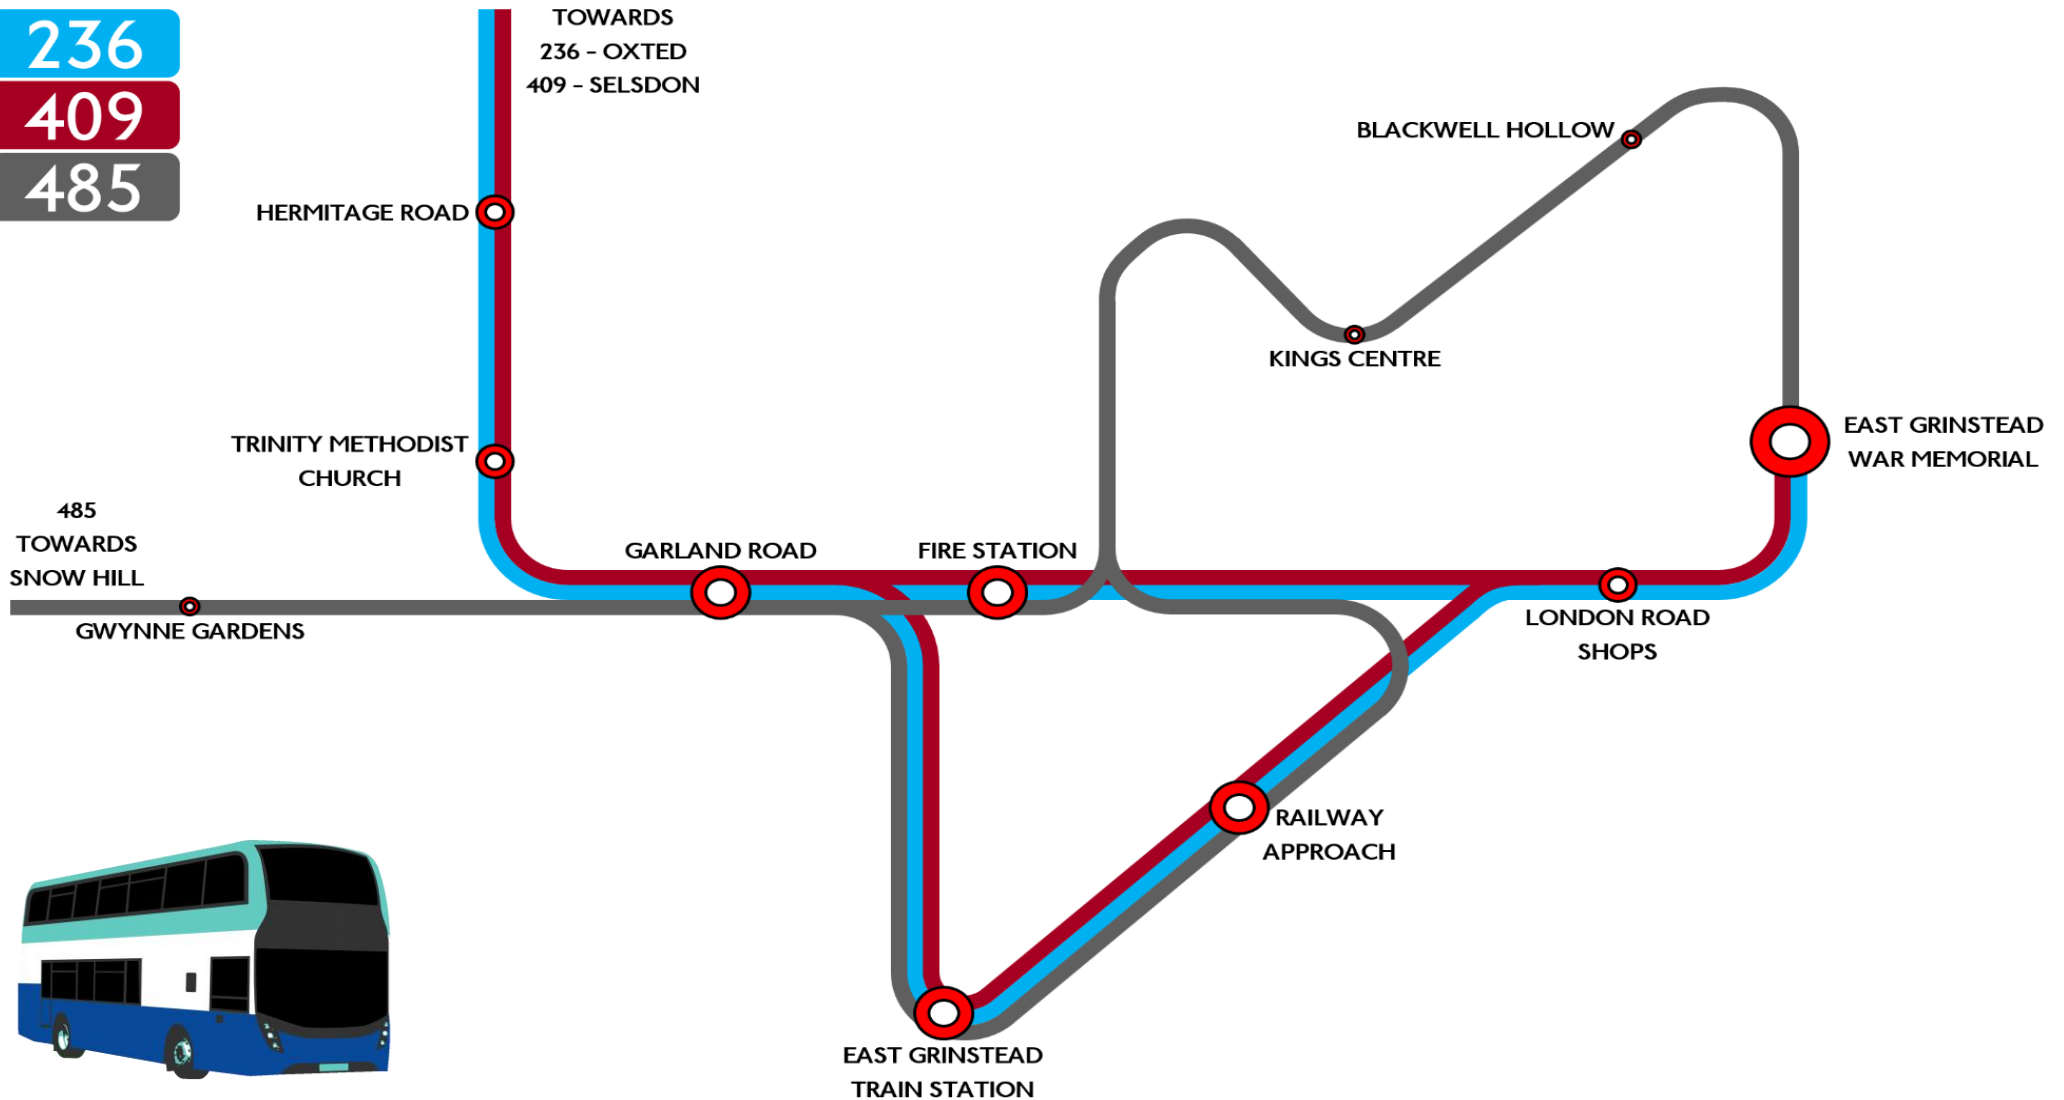

SOUTHDOWN BUSES

EAST GRINSTEAD AREA MAP

236

409

485

southdown.net/236

southdown.net/409

southdown.net/485