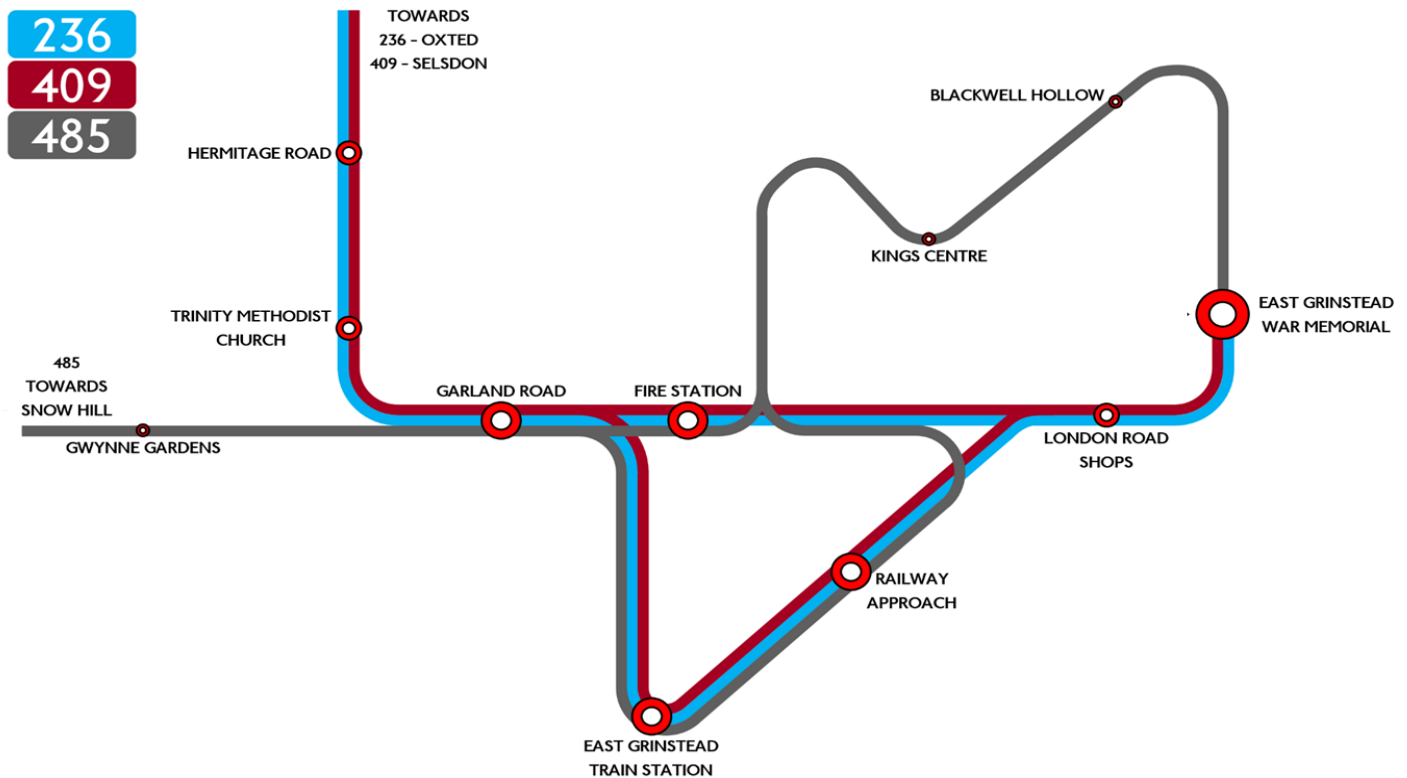

485

From 4th October 2021

Mondays - Fridays

Snow Hill Garden Centre	1113	1213	1313	
Newchapel, London Temple	1116	1216	1316	
Newchapel, The Peacock/Hobbs Ind Estate	1117	1217	1317	
Felbridge, The Star	1120	1220	1320	
Moat Road, The Kings Centre	1127	1227	1327	
East Grinstead War Memorial	1132	1232	1332	
East Grinstead, High Street (Barclays Bank)	1122	1222	1722	1922
Moat Road, The Kings Centre	1127	1227	1727	1927
East Grinstead Station	1130	1230	1730	1930
Felbridge, The Star	1137	1237	1737	1937
Newchapel, The Peacock/Hobbs Ind Estate	1140	1240	1740	1940
Newchapel, London Temple	1141	1241	1741	1941
Snow Hill Garden Centre	1143	1243	1743	1943

London Temple

NO SERVICE ON SATURDAYS, SUNDAYS & PUBLIC HOLIDAYS

East Grinstead Area Map

More than a train ride...

www.bluebell-railway.com

Routes 236, 409 & 485

**BLUEBELL®
RAILWAY**

... a whole day out

Supported on our Journey by **SOUTHDOWN BUSES**

SOUTHDOWN BUSES (01342) 719 619